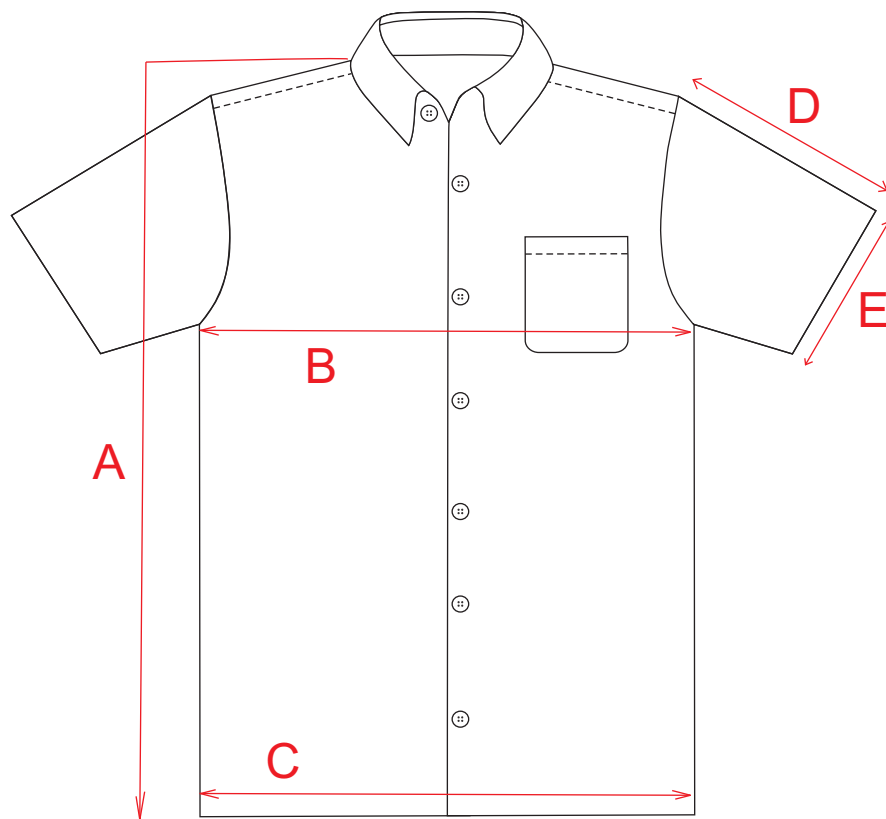

## SLAPPA'S UNISEX SHIRT SIZE CHART

SIZE	A	B	C	D	E
XS	70	51	51	19.5	18
S	72	53	53	20.5	19
M	74	55	55	21.5	20
L	76	57	57	22.5	21
XL	78	59	59	23.5	22
XXL	80	61	61	24.5	23

*All measurements in Centimeters*